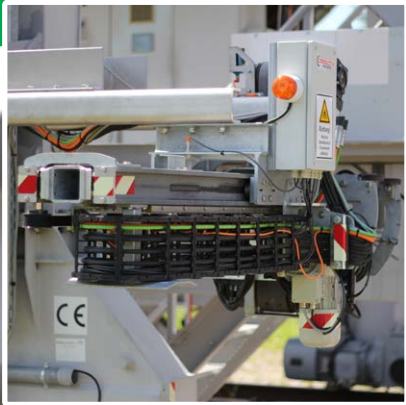

## The New Standard for RTG Electrification

**CONDUCTIX**  
wampfler

Converting a conventional RTG into an electrical one (E-RTG™) means to shut down the diesel generator and to power the RTG with electrical power only. This conversion is now made possible with two different RTG electric power solutions developed by Conductix-Wampfler: Motorized Cable Reel Solution and Conductor Rail Solution.

## The latest Conductor Rail Solution from Conductix-Wampfler sets new standards

The main advantage of the new Drive-In L is its very compact and light design which makes it possible to integrate the system in any kind of RTG even in a constricted space.

By using a complete electrical drive system no additional pneumatic or hydraulic units are needed.

With Drive-In L it is possible to change the block without any ground staff.

Its integrated data transmission system, auto-steering-system, included diagnostic and monitoring system and other existing safety devices mark Drive-In L as a big step towards complete automation.

# E-RTG™

- less noise
- fully automated
- 55% less emissions
- 95% less diesel fuel costs

The very compact system is the lightest system on the market and suitable for any kind of RTG.

The short Drive-In zone allows the E-RTG to run with electrical power from the very first container row.